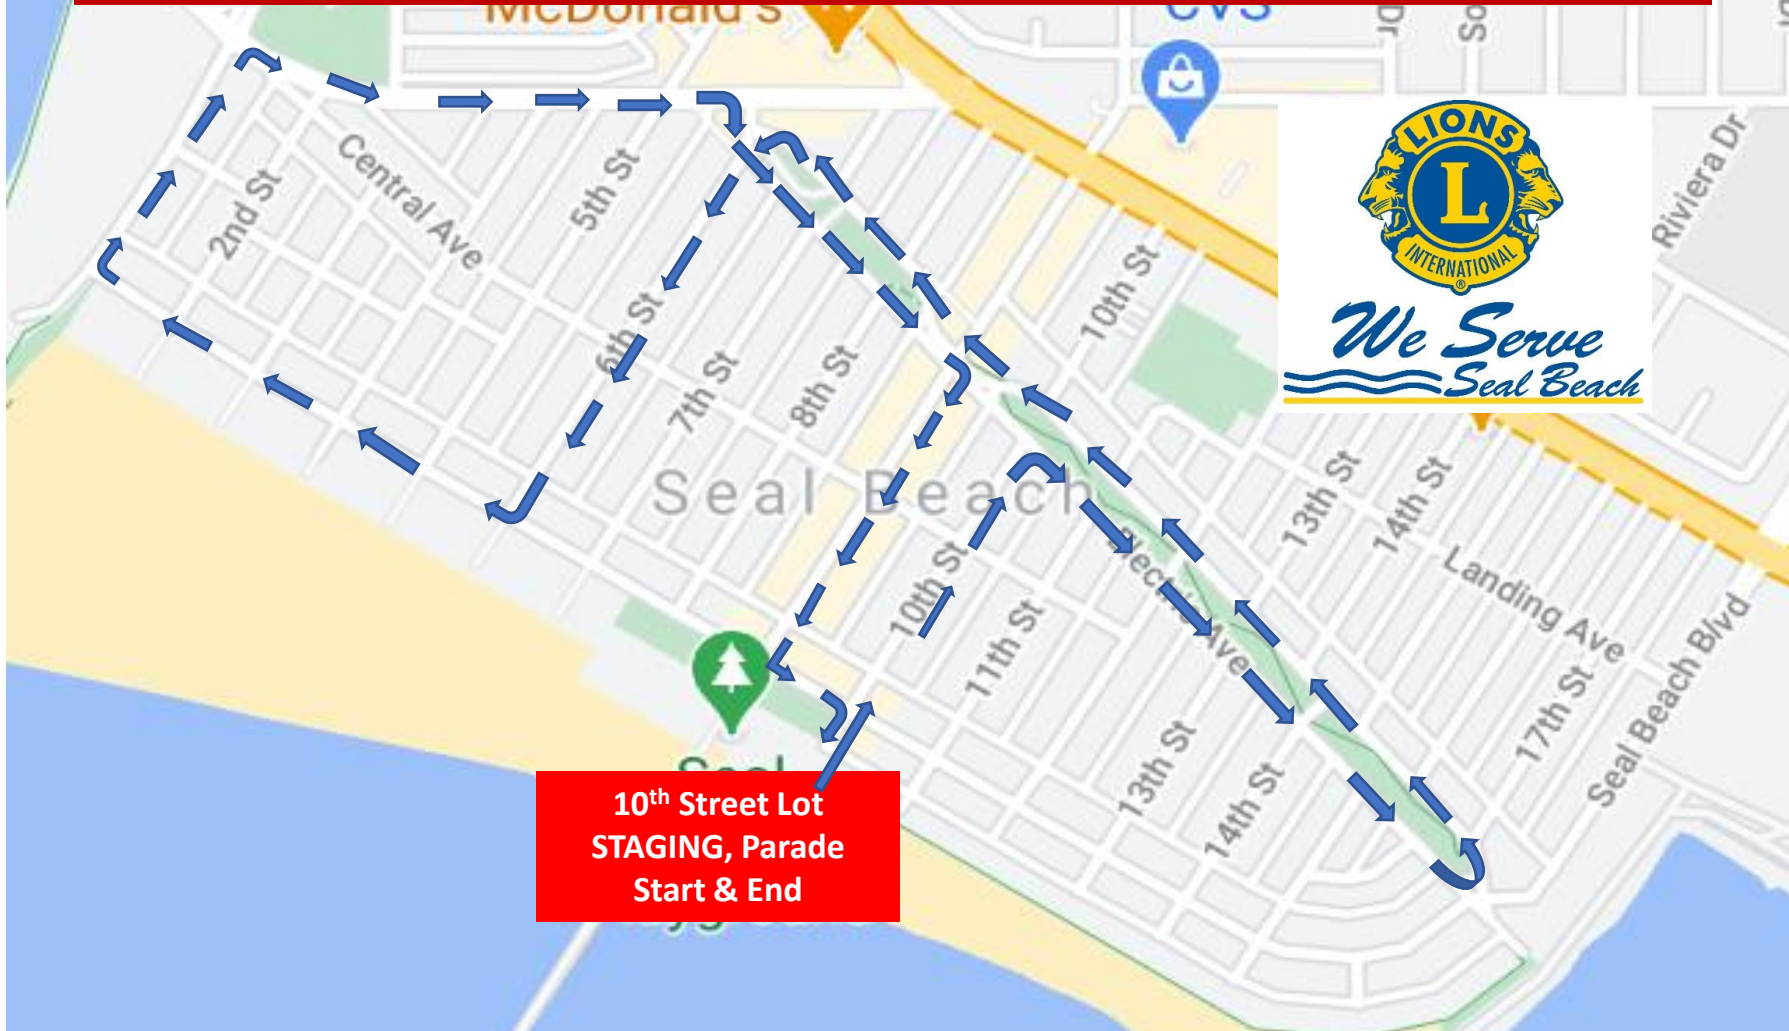

# 42nd Annual Seal Beach Christmas Parade Caravan

December 5, 2020 11am-12:00pm

Begins and Ends at 10<sup>th</sup> & Ocean – 35 minutes

**10<sup>th</sup> Street Lot  
STAGING, Parade  
Start & End**

Depart 10<sup>th</sup> & Ocean 11:05pm – 10th & Electric 11:09am – Electric & Ocean 11:13am –  
Electric & Main 11:17am – Electric & 6<sup>th</sup> 11:20am – 6<sup>th</sup> & Ocean 11:24am – Ocean & 1<sup>st</sup> 11:27am  
Marina & Electric 11:30am – Electric & Main 11:35pm - 10<sup>th</sup> & Ocean (END) 11:40am